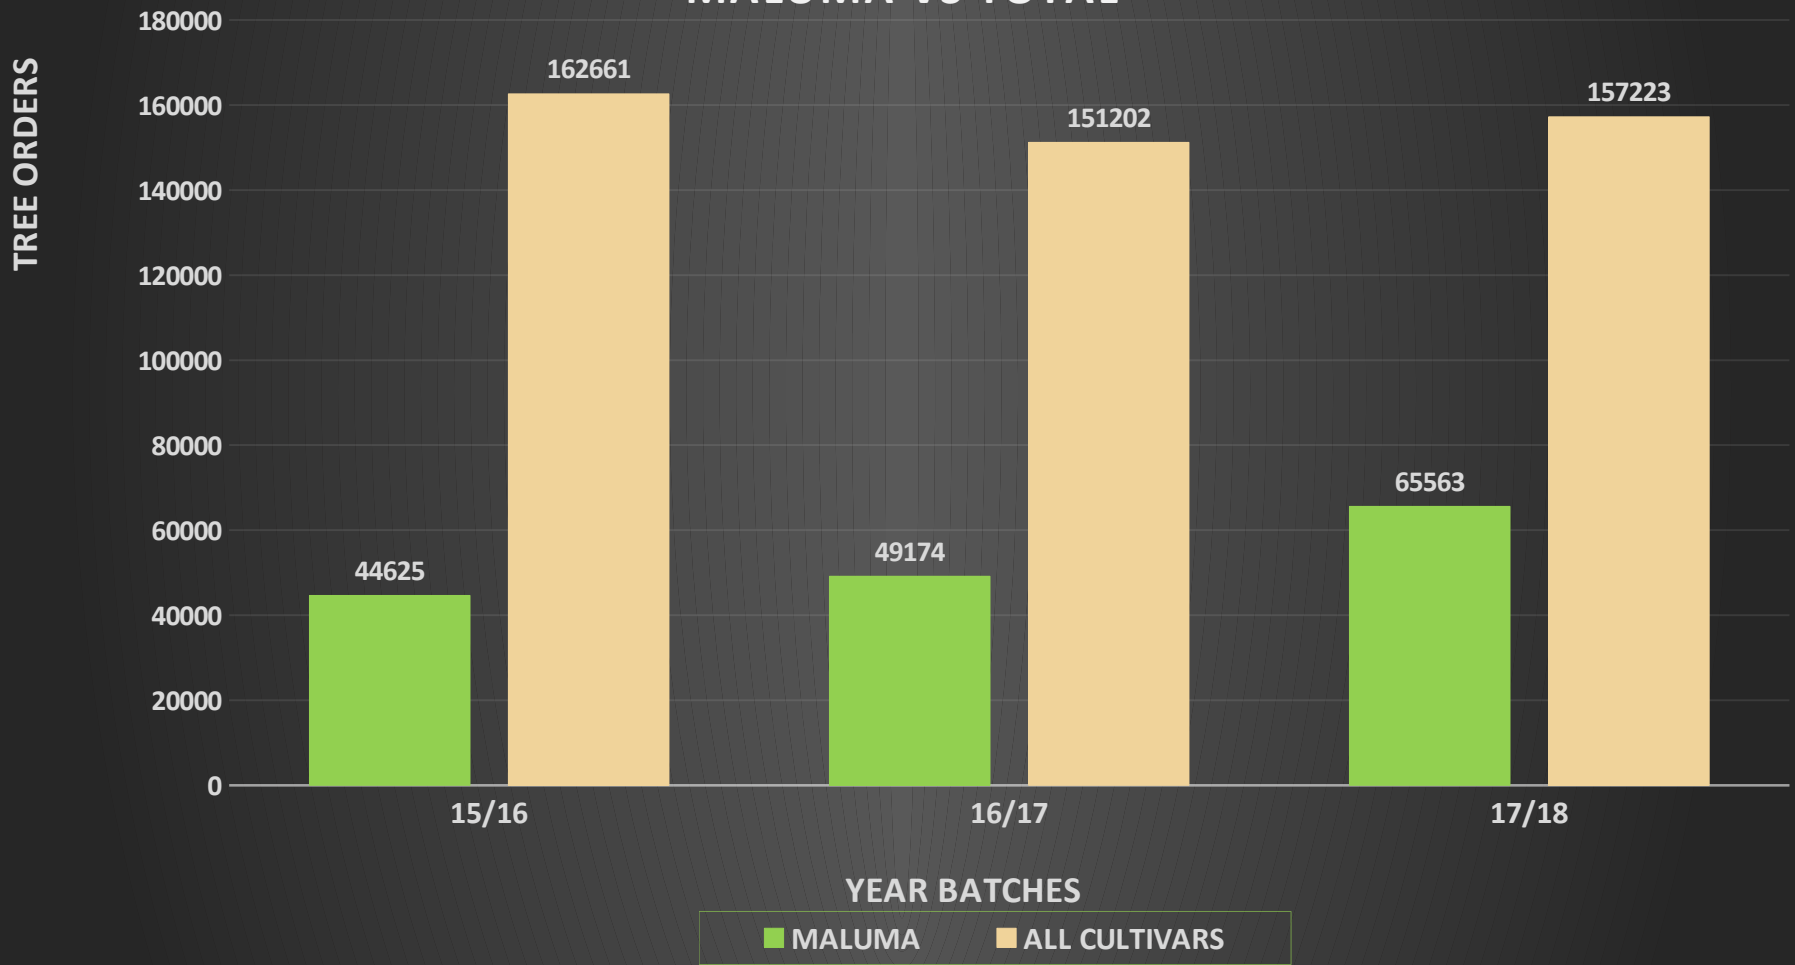

30 DAYS AFTER PLANTING

MICRO CLONE DIRECT FIELD PLANTING

STANDARD CLONES

STANDARD CLONE

30 DAYS AFTER PLANTING

READY FOR PLANTING

ALLESBESTE NURSERY TREE ORDERS / YEAR BATCH MALUMA VS TOTAL

Maluma²⁰¹⁶DAY
Principles and practices for modern farming

QUALITY THROUGH PASSION

Maluma²⁰¹⁶DAY
Principles and practices for modern farming