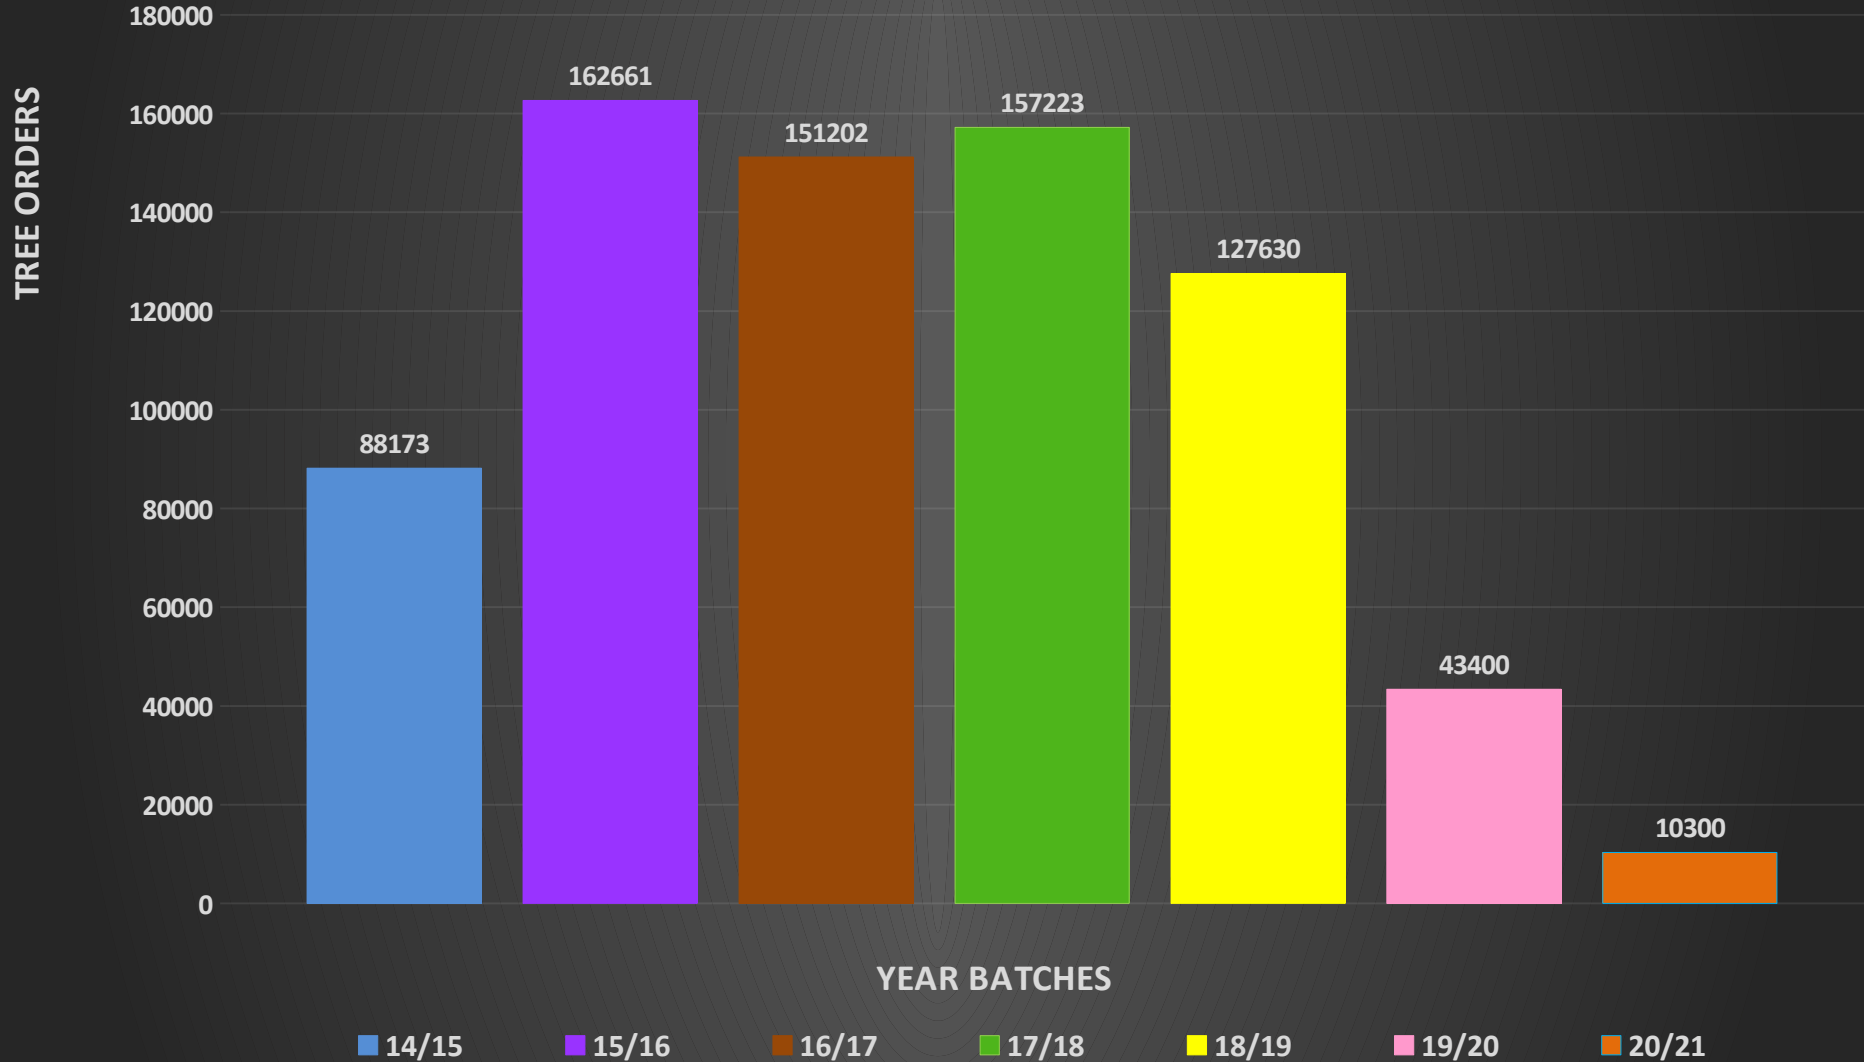

ALLESBESTE NURSERY:

ADJUSTMENTS TO ADDRESS THE GROWING DEMAND FOR AVOCADO TREES

Dr. A.A Ernst - Allesbeste

ALLESBESTE NURSERY TOTAL TREE ORDERS / YEAR BATCH

2000

2007

2009

2009

2016
Maluma DAY
Principles and practices for modern farming

STRUCTURAL CHANGES

NEW ROOMS:

- GRAFTING (12 GRAFTERS)
- ETIOLATION (64 000 PLANTS)
- AUXIN TREATMENT

2013-14

NEW TEMPERATURE REGULATED ROOTING GREENHOUSE