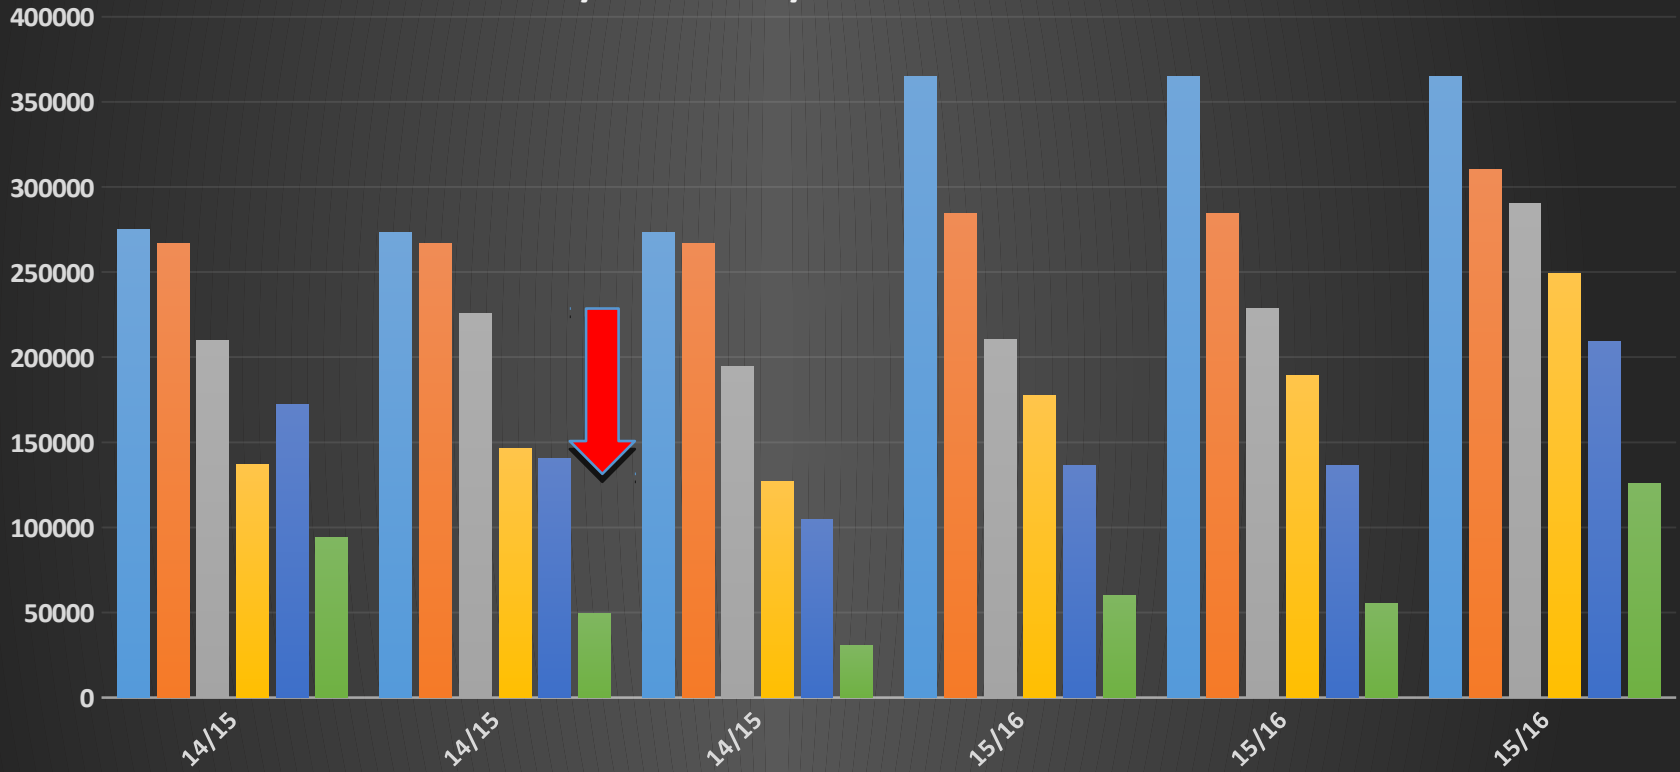

BUDGET AND ACTUAL FOR 14/15 AND 15/16 BACHES

■ NURSE SEED PLANTED

■ NURSE SEED GRAFTINGS

■ ETIOLATION

■ ROOTING

■ CULTIVAR GRAFTINGS

■ MICRO CLONES

Maluma²⁰¹⁶DAY
Principles and practices for modern farming