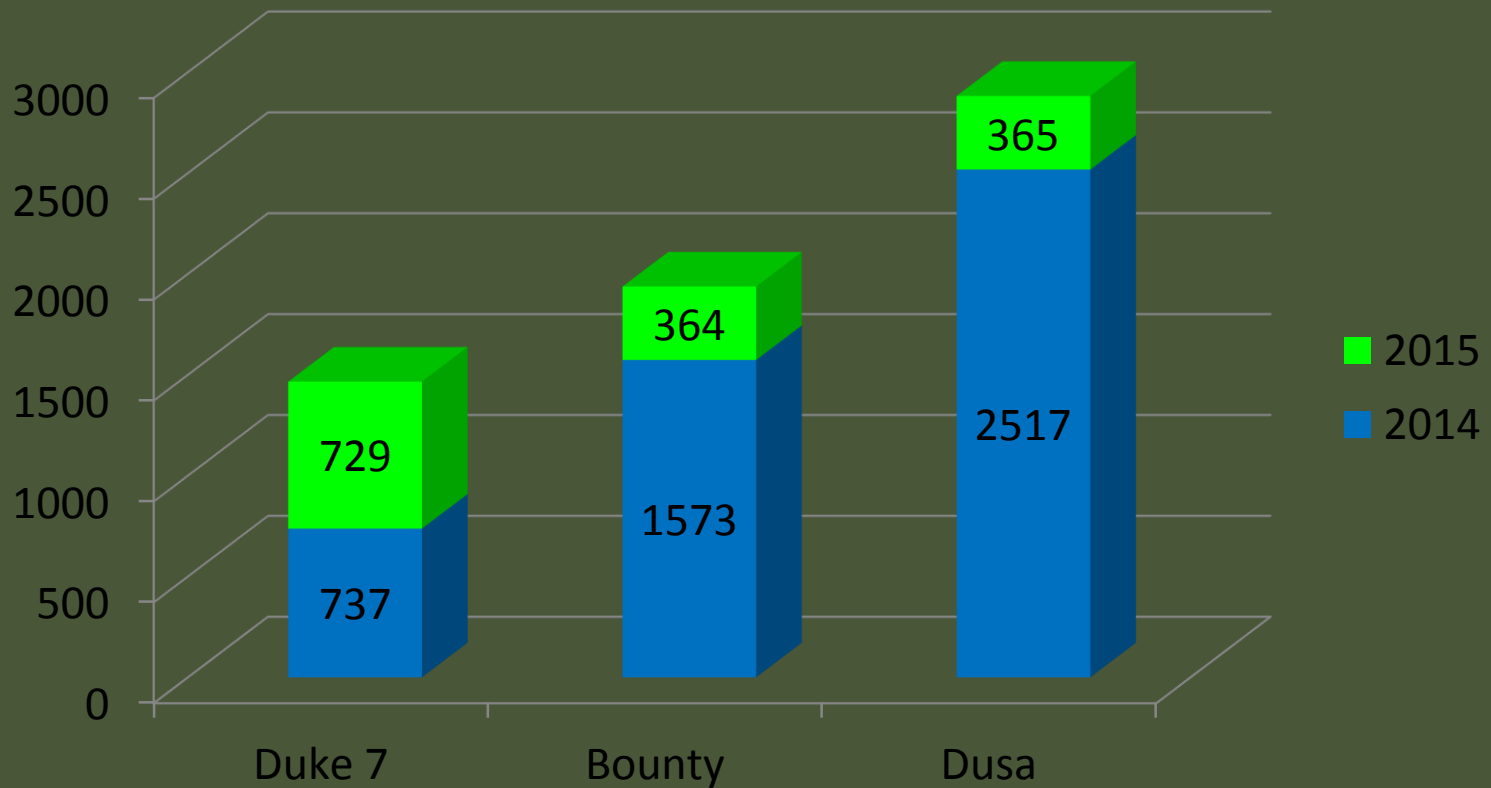

Kweekery Boerderij

2015
Maluma-dag

Results

Allesbeste

Kweekery Boerderij

2015
Maluma-dag

TRIAL 2 DETAILS

- Location : Avondshoek
- Plant date : May – Oct 2012
- Plant spacing = 2.5m x 2.5m
- 1600 trees/ha
- 3 rootstocks (\pm 500 of each)

Duke 7 - February 2014

Allesbeste

Kweekery Boerderij

2015
Maluma-dag

Dusa – February 2014

Allesbeste

Kweekery Boerderij

2015
Maluma-dag

Bounty – February 2014

Allesbeste

Kweekery Boerderij

2015
Maluma-dag

16 months

28 months

Results

Allesbeste

Kweekery Boerderij

2015
Maluma-dag

Hail damage - 2014

Trial 3

- To be planted: summer 2015
- Location : Allesbeste
- Plant spacing: 2.5m x 5m
- 800 trees/ha
- Trial block : 1.5 ha

- Cultivar : Maluma = benchmark
- Rootstocks : 24 in total
- Includes : 3 x commercial, Allesbeste's own selections, national selections, International rootstocks and selections.