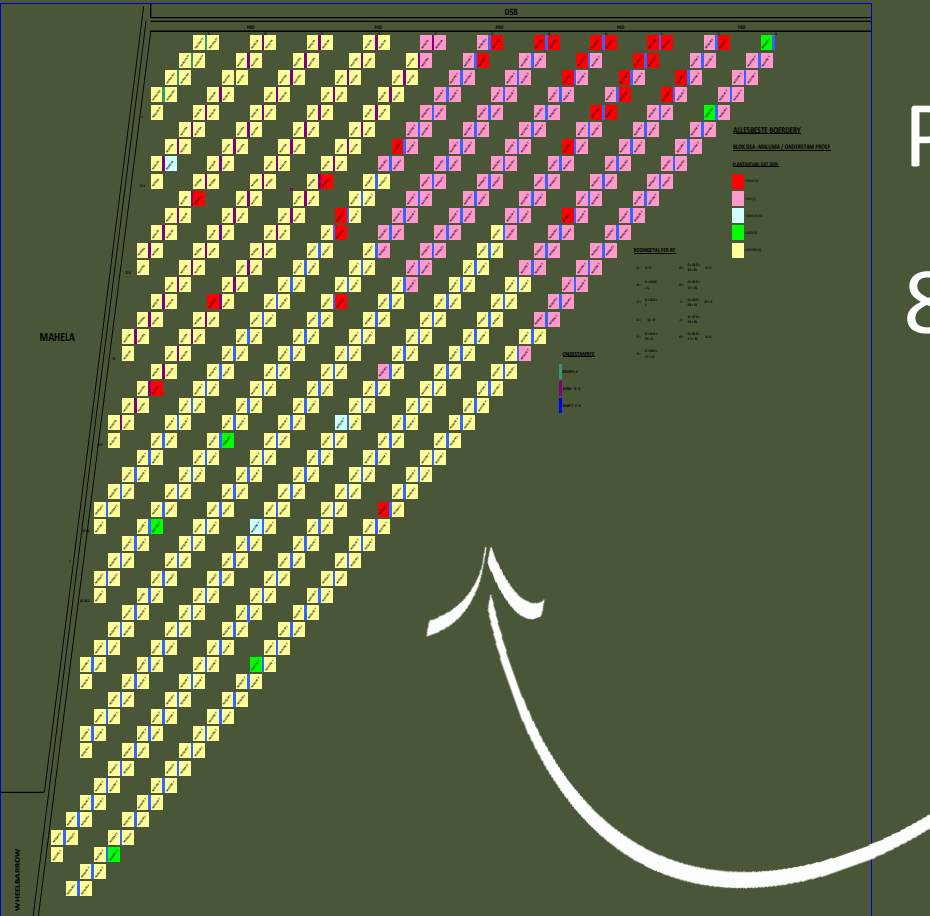

TRIAL 1 DETAILS

Plant date: October 2009

(6.5 years)

808 trees/ha