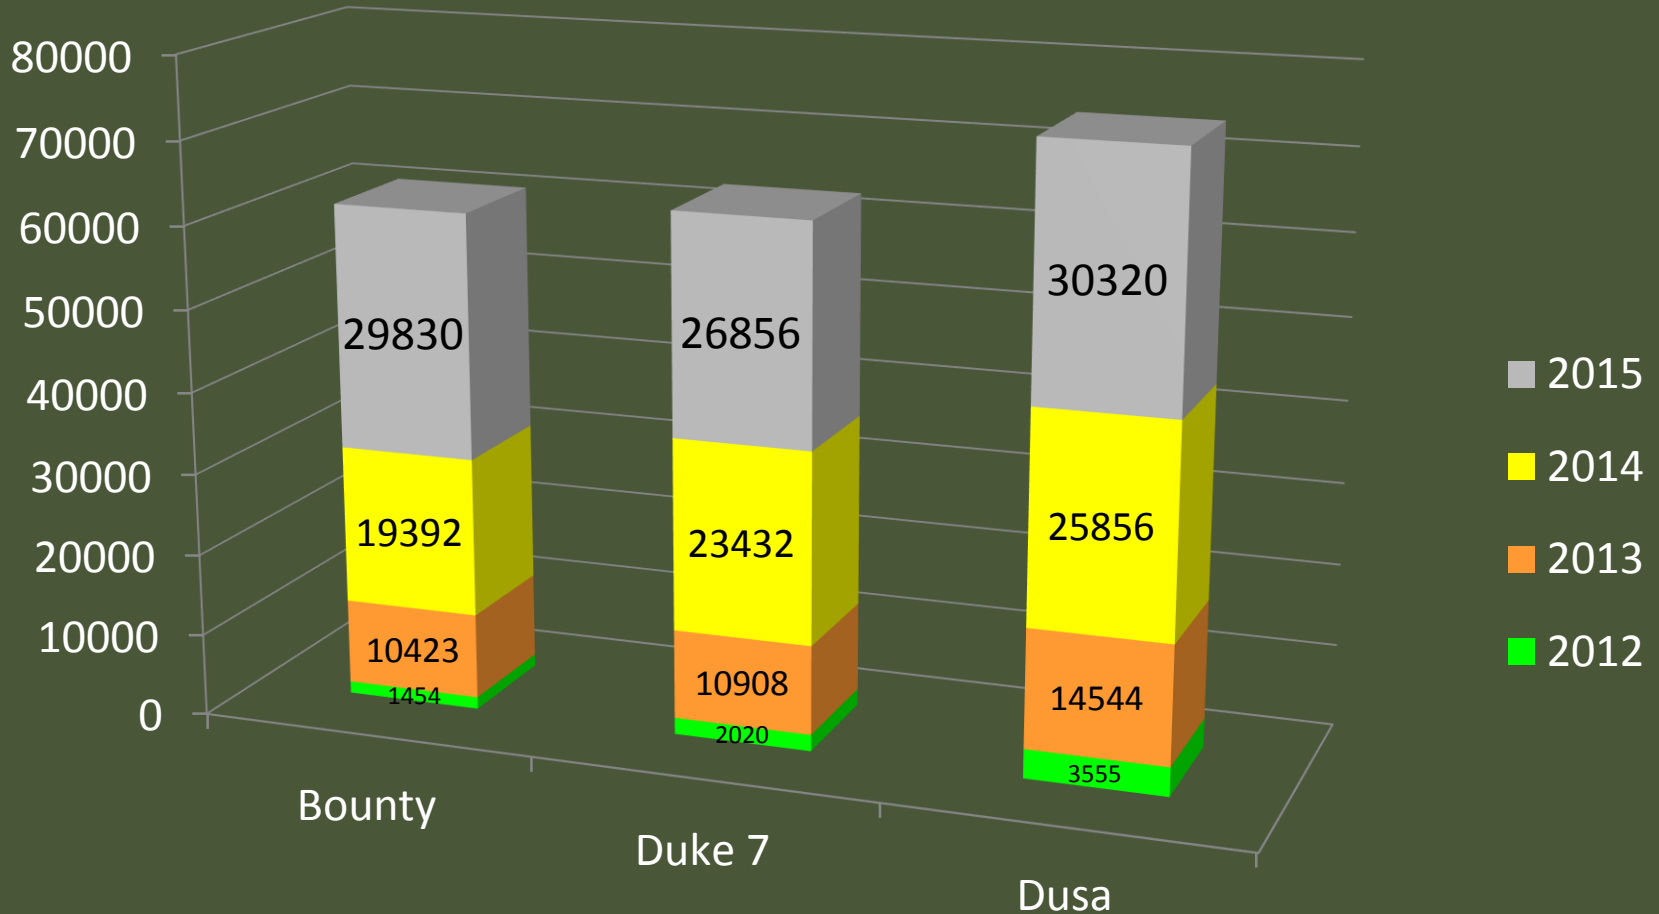

Kweekery Boerderij

2015
Maluma-dag

Duke 7

Allesbeste

Kweekery Boerderij

2015
Maluma-dag

Dusa

Allesbeste

Kweekery Boerderij

2015
Maluma-dag

Results

Allesbeste

Kweekery Boerderij

2015
Maluma-dag

TRIAL 2 DETAILS

- Location : Avondshoek
- Plant date : May – Oct 2012
- Plant spacing = 2.5m x 2.5m
- 1600 trees/ha
- 3 rootstocks (\pm 500 of each)

Kweekery Boerderij

2015
Maluma-dag

Hail damage - 2014

Trial 3

- To be planted: summer 2015
- Location : Allesbeste
- Plant spacing: 2.5m x 5m
- 800 trees/ha
- Trial block : 1.5 ha

- Cultivar : Maluma = benchmark
- Rootstocks : 24 in total
- Includes : 3 x commercial, Allesbeste's own selections, national selections, International rootstocks and selections.