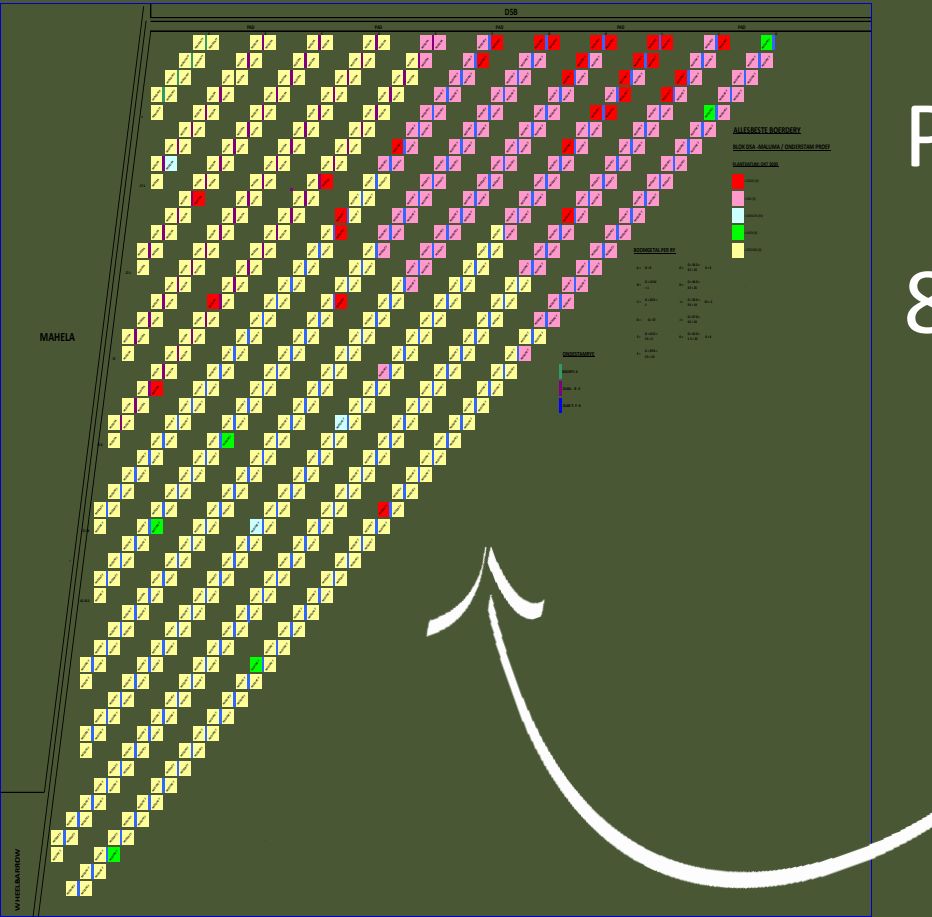

Maluma rootstock trails: a progress report

A. De Villiers - Allesbeste

*Maluma-dag*²⁰¹⁴

TRAIL 1 DETAILS

Plant date: October 2009

808 trees/ha

Allesbeste
kwekerij
"Kwaliteit weens passie"

Maluma-dag²⁰¹⁴

TRAIL 2 DETAILS

- Location : Avondshoek
- Plant date : May – Oct 2012
- Plant spacing = 2.5m x 2.5m
- 1600 trees/ha
- 3 rootstocks (\pm 500 of each)

Allesbeste
kwekery
"Kwaliteit weens passie"

*Maluma-dag*²⁰¹⁴

- To be planted: summer 2014/15
- Location : Allesbeste
- Plant spacing: 2.5m x 5m
- 800 trees/ha
- Trail block : 1.5 ha

Allesbeste
kwekery
"Kwaliteit weens passie"

*Maluma-dag*²⁰¹⁴

- Cultivar : Maluma = benchmark
- Rootstocks : 24 in total
- Includes : 3 x commercial, Allesbeste's own selections, International selections, International rootstocks and other rootstocks.