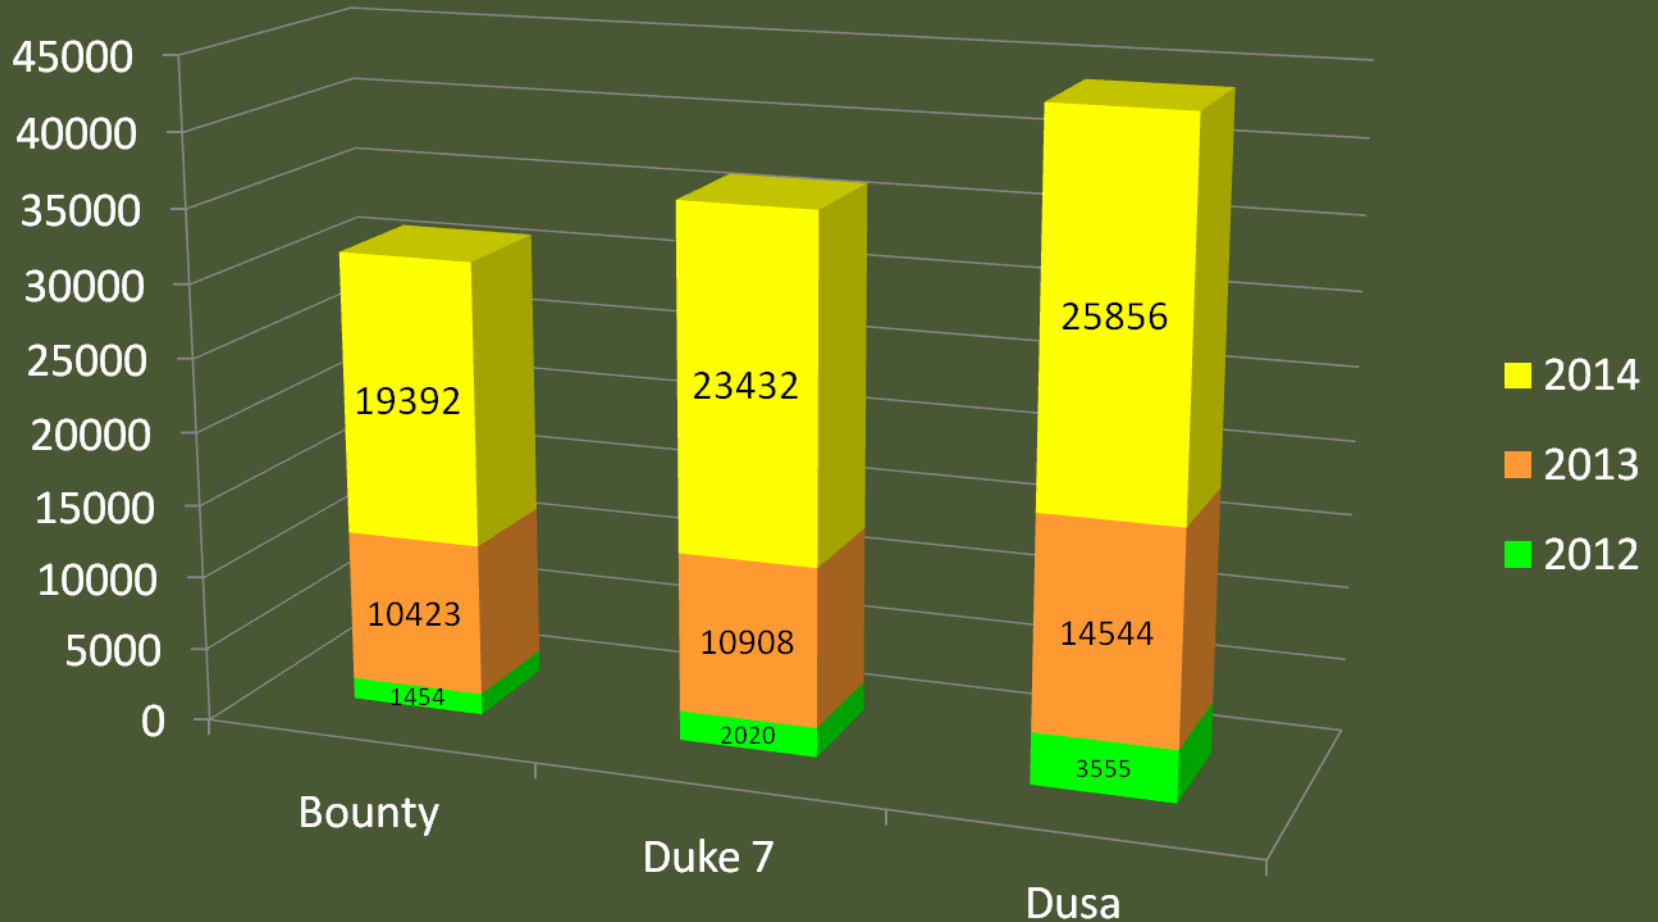

Maluma rootstock trails: a progress report

A. De Villiers - Allesbeste

*Maluma-dag*²⁰¹⁴

TRAIL 1 DETAILS

Plant date: October 2009

808 trees/ha

Allesbeste
kwekerij
"Kwaliteit weens passie"

Maluma-dag²⁰¹⁴

Allesbeste
kwekery
"Kwaliteit weens passie"

*Maluma-dag*²⁰¹⁴

Duke 7

Allesbeste

kwekerij

"Kwaliteit weens passie"

Maluma-dag²⁰¹⁴

Results

TRAIL 2 DETAILS

- Location : Avondshoek
- Plant date : May – Oct 2012
- Plant spacing = 2.5m x 2.5m
- 1600 trees/ha
- 3 rootstocks (\pm 500 of each)

Allesbeste
kwekery
"Kwaliteit weens passie"

*Maluma-dag*²⁰¹⁴

- To be planted: summer 2014/15
- Location : Allesbeste
- Plant spacing: 2.5m x 5m
- 800 trees/ha
- Trail block : 1.5 ha

Allesbeste
kwekery
"Kwaliteit weens passie"

*Maluma-dag*²⁰¹⁴

- Cultivar : Maluma = benchmark
- Rootstocks : 24 in total
- Includes : 3 x commercial, Allesbeste's own selections, International selections, International rootstocks and other rootstocks.